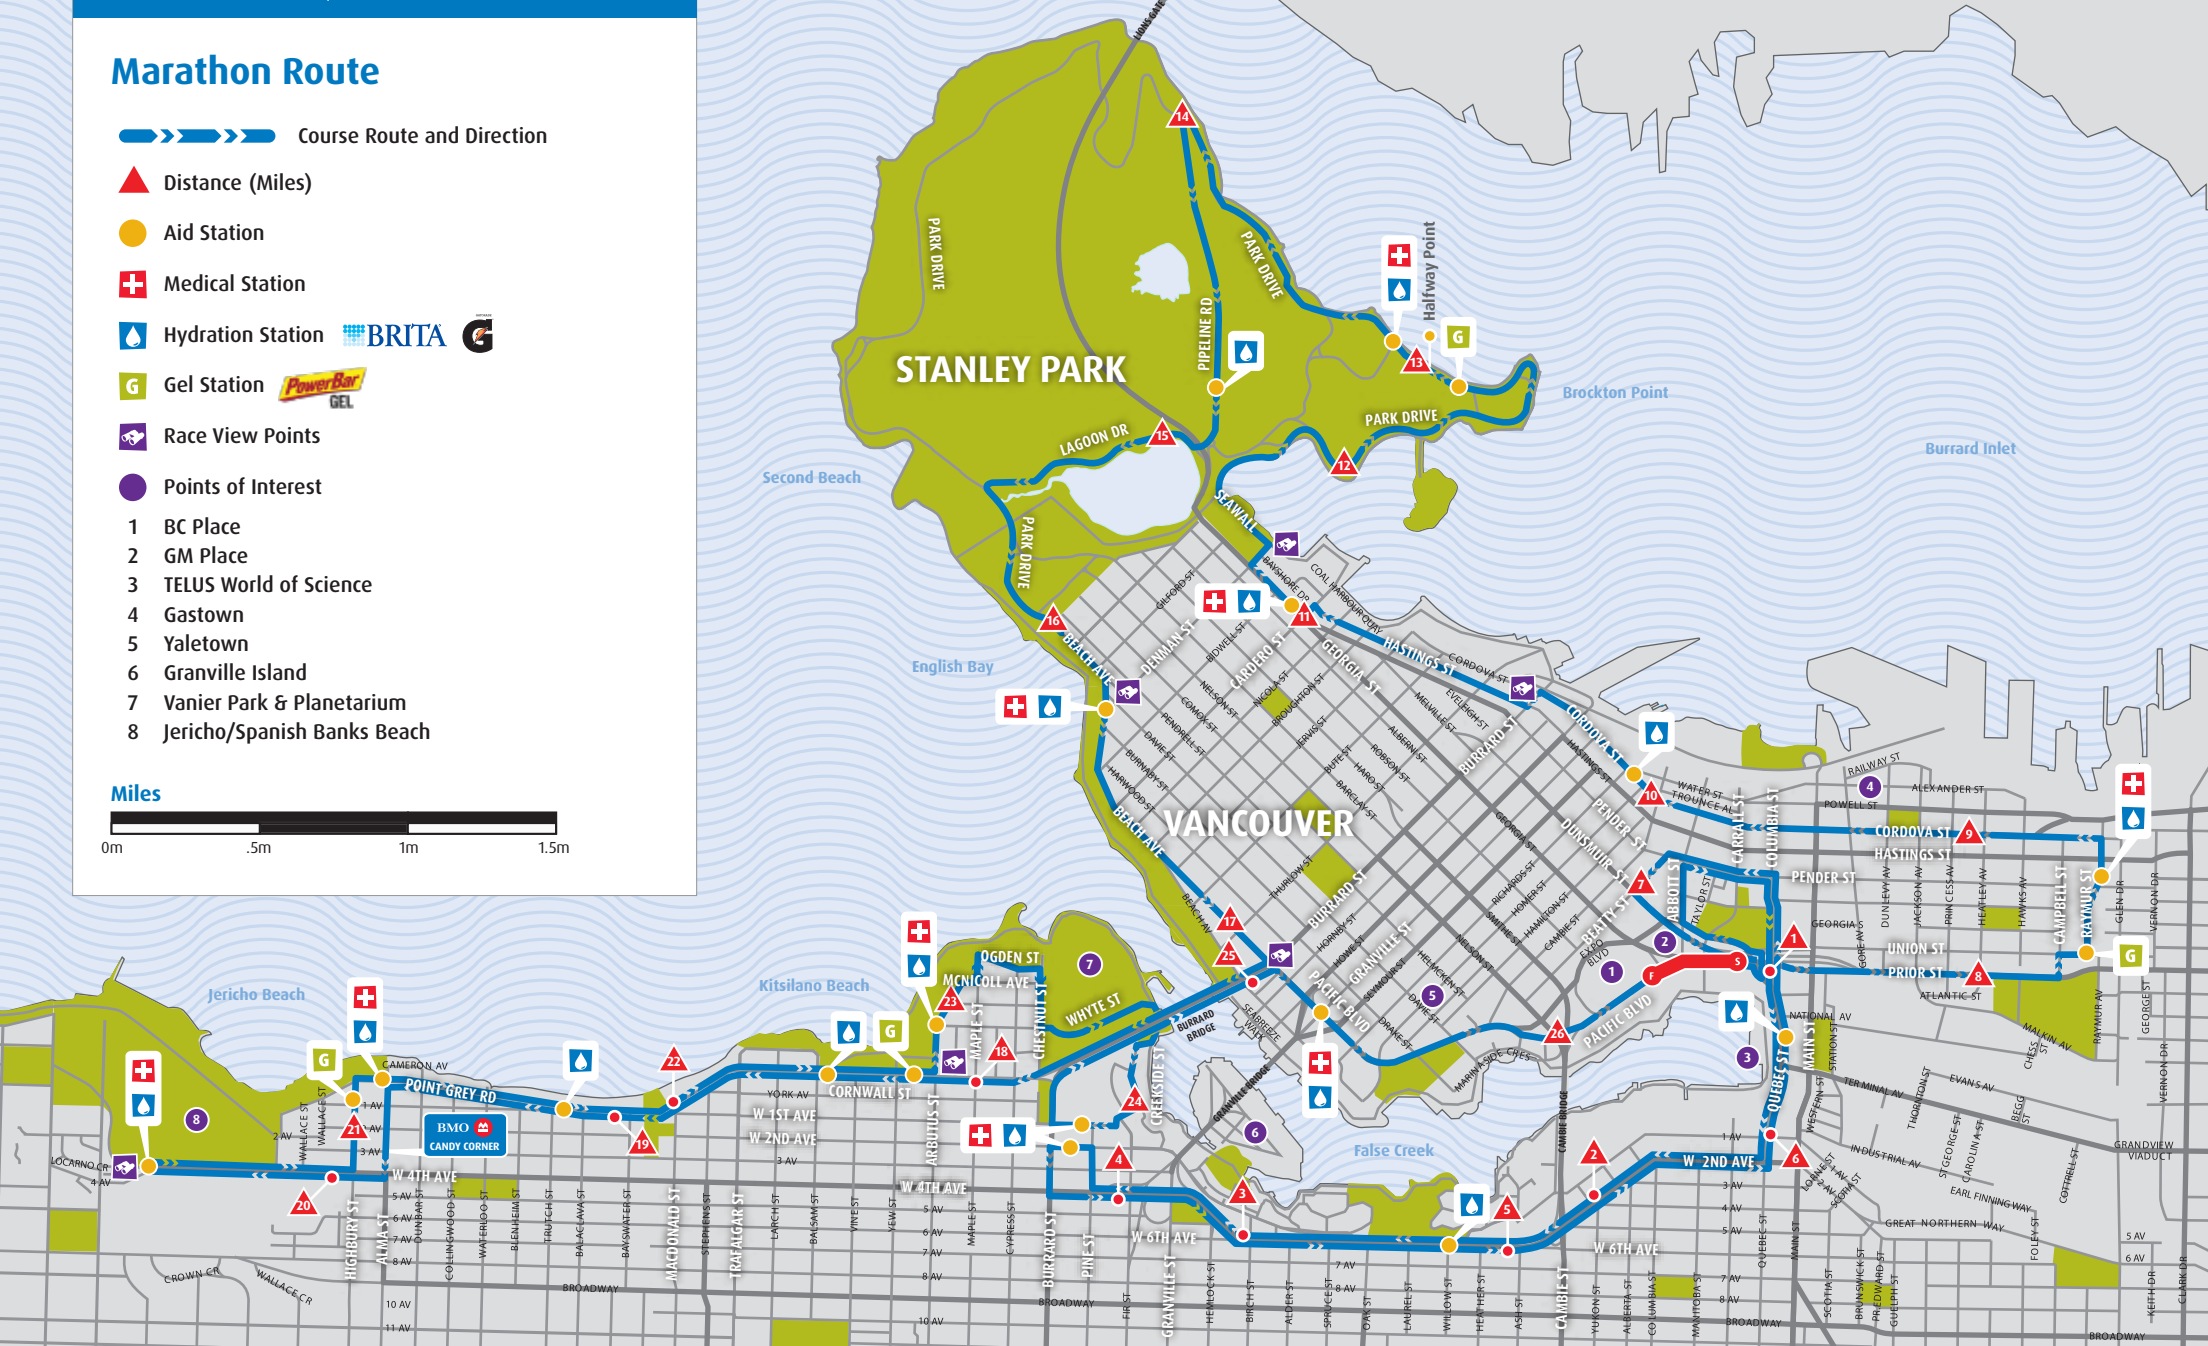

Marathon Route

Course Route and Direction

Distance (Miles)

Aid Station

Medical Station

Hydration Station

Gel Station

Race View Points

Points of Interest

- 1 BC Place
- 2 GM Place
- 3 TELUS World of Science
- 4 Gastown
- 5 Yaletown
- 6 Granville Island
- 7 Vanier Park & Planetarium
- 8 Jericho/Spanish Banks Beach

Miles

COURSE CERTIFICATION # BC 2007-004-BDC(Athletics Canada), #CAN-2007-002-BDC(IAAF)
 May change pending City of Vancouver road construction, course measurement and certification.