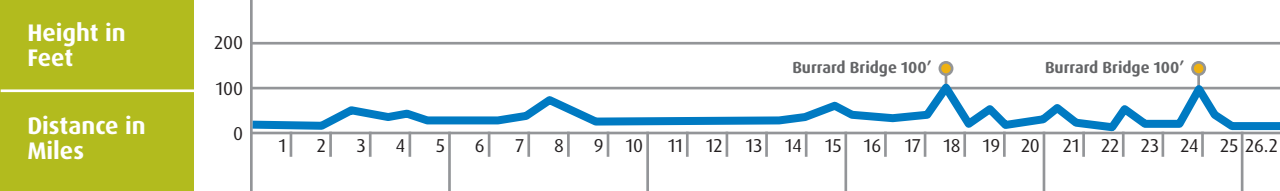

Marathon Route

Course Route and Direction

Distance (Miles)

Aid Station

Medical Station

Hydration Station

Gel Station

Race View Points

Points of Interest

- 1 BC Place
- 2 GM Place
- 3 TELUS World of Science
- 4 Gastown
- 5 Yaletown
- 6 Granville Island
- 7 Vanier Park & Planetarium
- 8 Jericho/Spanish Banks Beach

Miles

COURSE CERTIFICATION # BC 2007-004-BDC(Athletics Canada), #CAN-2007-002-BDC(IAAF)
 May change pending City of Vancouver road construction, course measurement and certification.