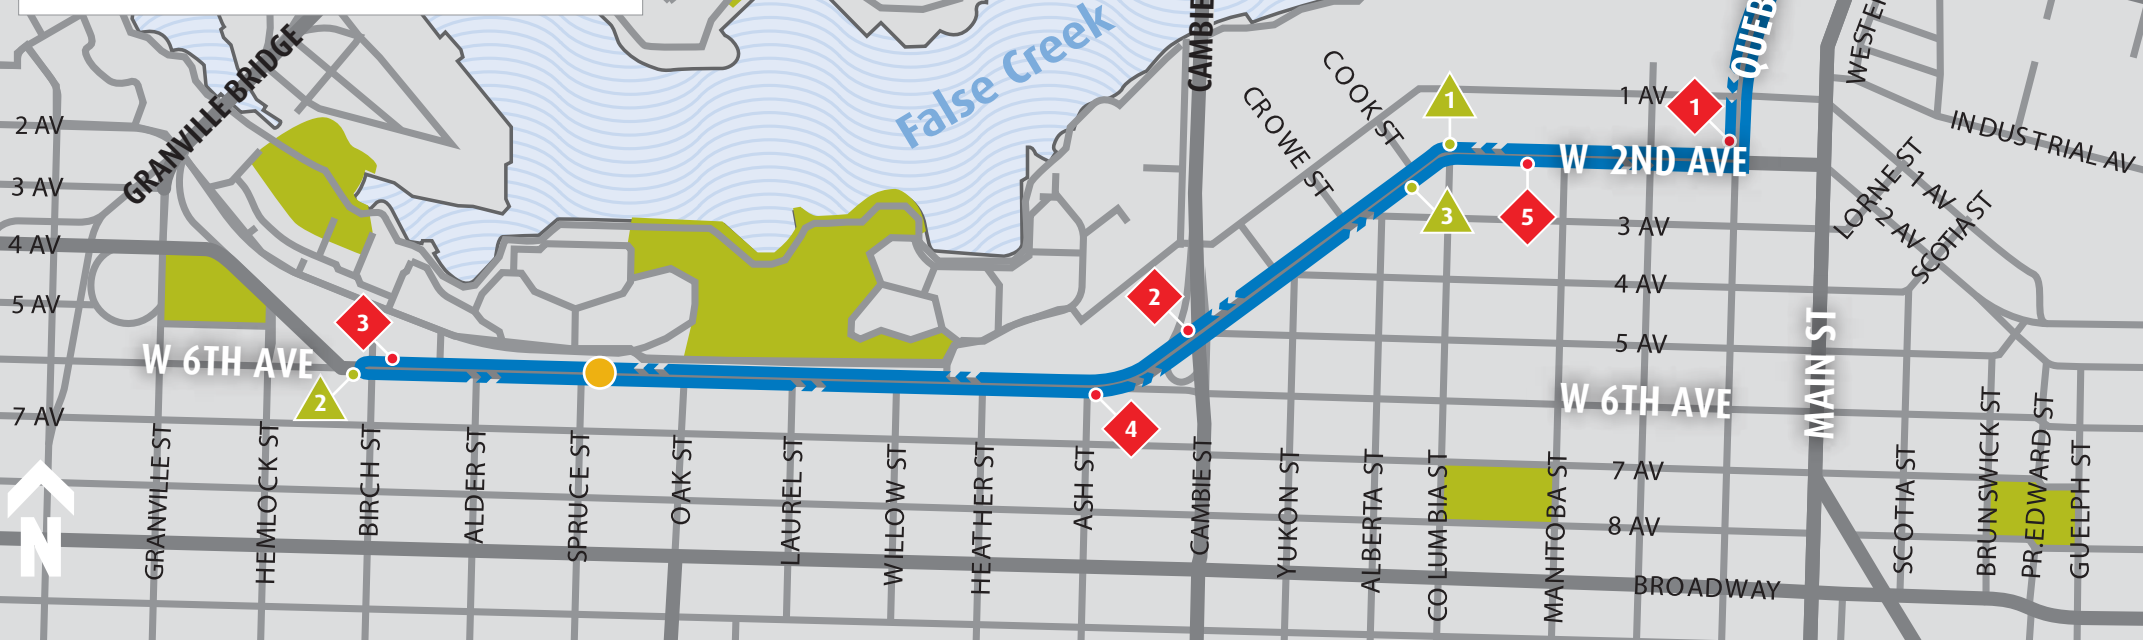

8 km Route

Course Route and Direction

Distance (Kilometres)

Distance (Miles)

Aid Station

Points of Interest

- 1 BC Place
- 2 GM Place
- 3 TELUS World of Science

Kilometres

Miles

COURSE CERTIFICATION # BC 2007-004-BDC(Athletics Canada), #CAN-2007-002-BDC(IAAF)
 May change pending City of Vancouver road construction, course measurement and certification.