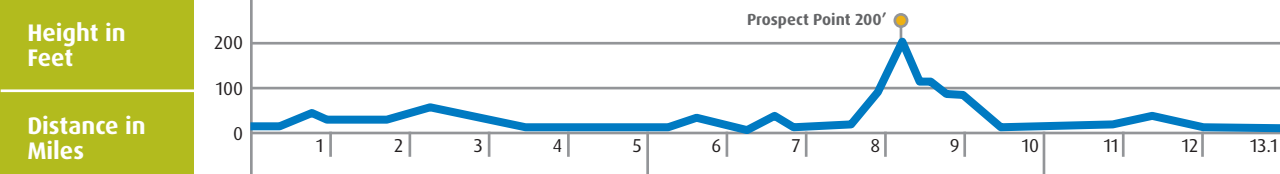

21.1 km Half Marathon Route

Course Route and Direction

Distance (Miles)

Aid Station

Medical Station

Hydration Station

Gel Station

Race View Points

Points of Interest

- 1 BC Place
- 2 GM Place
- 3 TELUS World of Science
- 4 Gastown
- 5 Yaletown
- 6 Granville Island
- 7 Vanier Park & Planetarium
- 8 Jericho/Spanish Banks Beach

Miles

COURSE CERTIFICATION # BC 2007-004-BDC(Athletics Canada), #CAN-2007-002-BDC(IAAF)
 May change pending City of Vancouver road construction, course measurement and certification.