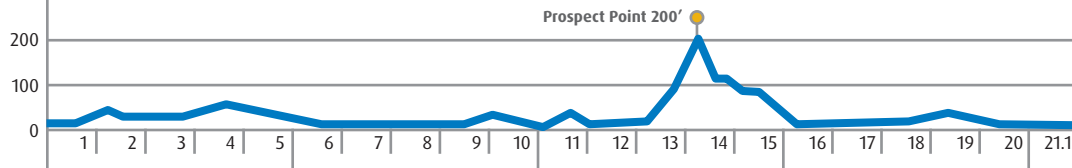

Points of Interest

- 1 BC Place
- 2 GM Place
- 3 TELUS World of Science
- 4 Gastown
- 5 Yaletown
- 6 Granville Island
- 7 Vanier Park & Planetarium
- 8 Jericho/Spanish Banks Beach

Kilometres

Height in Feet