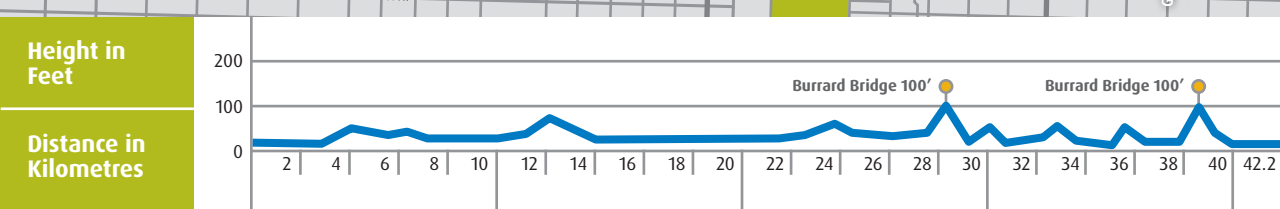

Marathon Route

Course Route and Direction

Distance (Kilometres)

Aid Station

Medical Station

Hydration Station

Gel Station

Race View Points

Points of Interest

- 1 BC Place
- 2 GM Place
- 3 TELUS World of Science
- 4 Gastown
- 5 Yaletown
- 6 Granville Island
- 7 Vanier Park & Planetarium
- 8 Jericho/Spanish Banks Beach

Kilometres

COURSE CERTIFICATION # BC 2007-004-BDC(Athletics Canada), #CAN-2007-002-BDC(IAAF)
 May change pending City of Vancouver road construction, course measurement and certification.