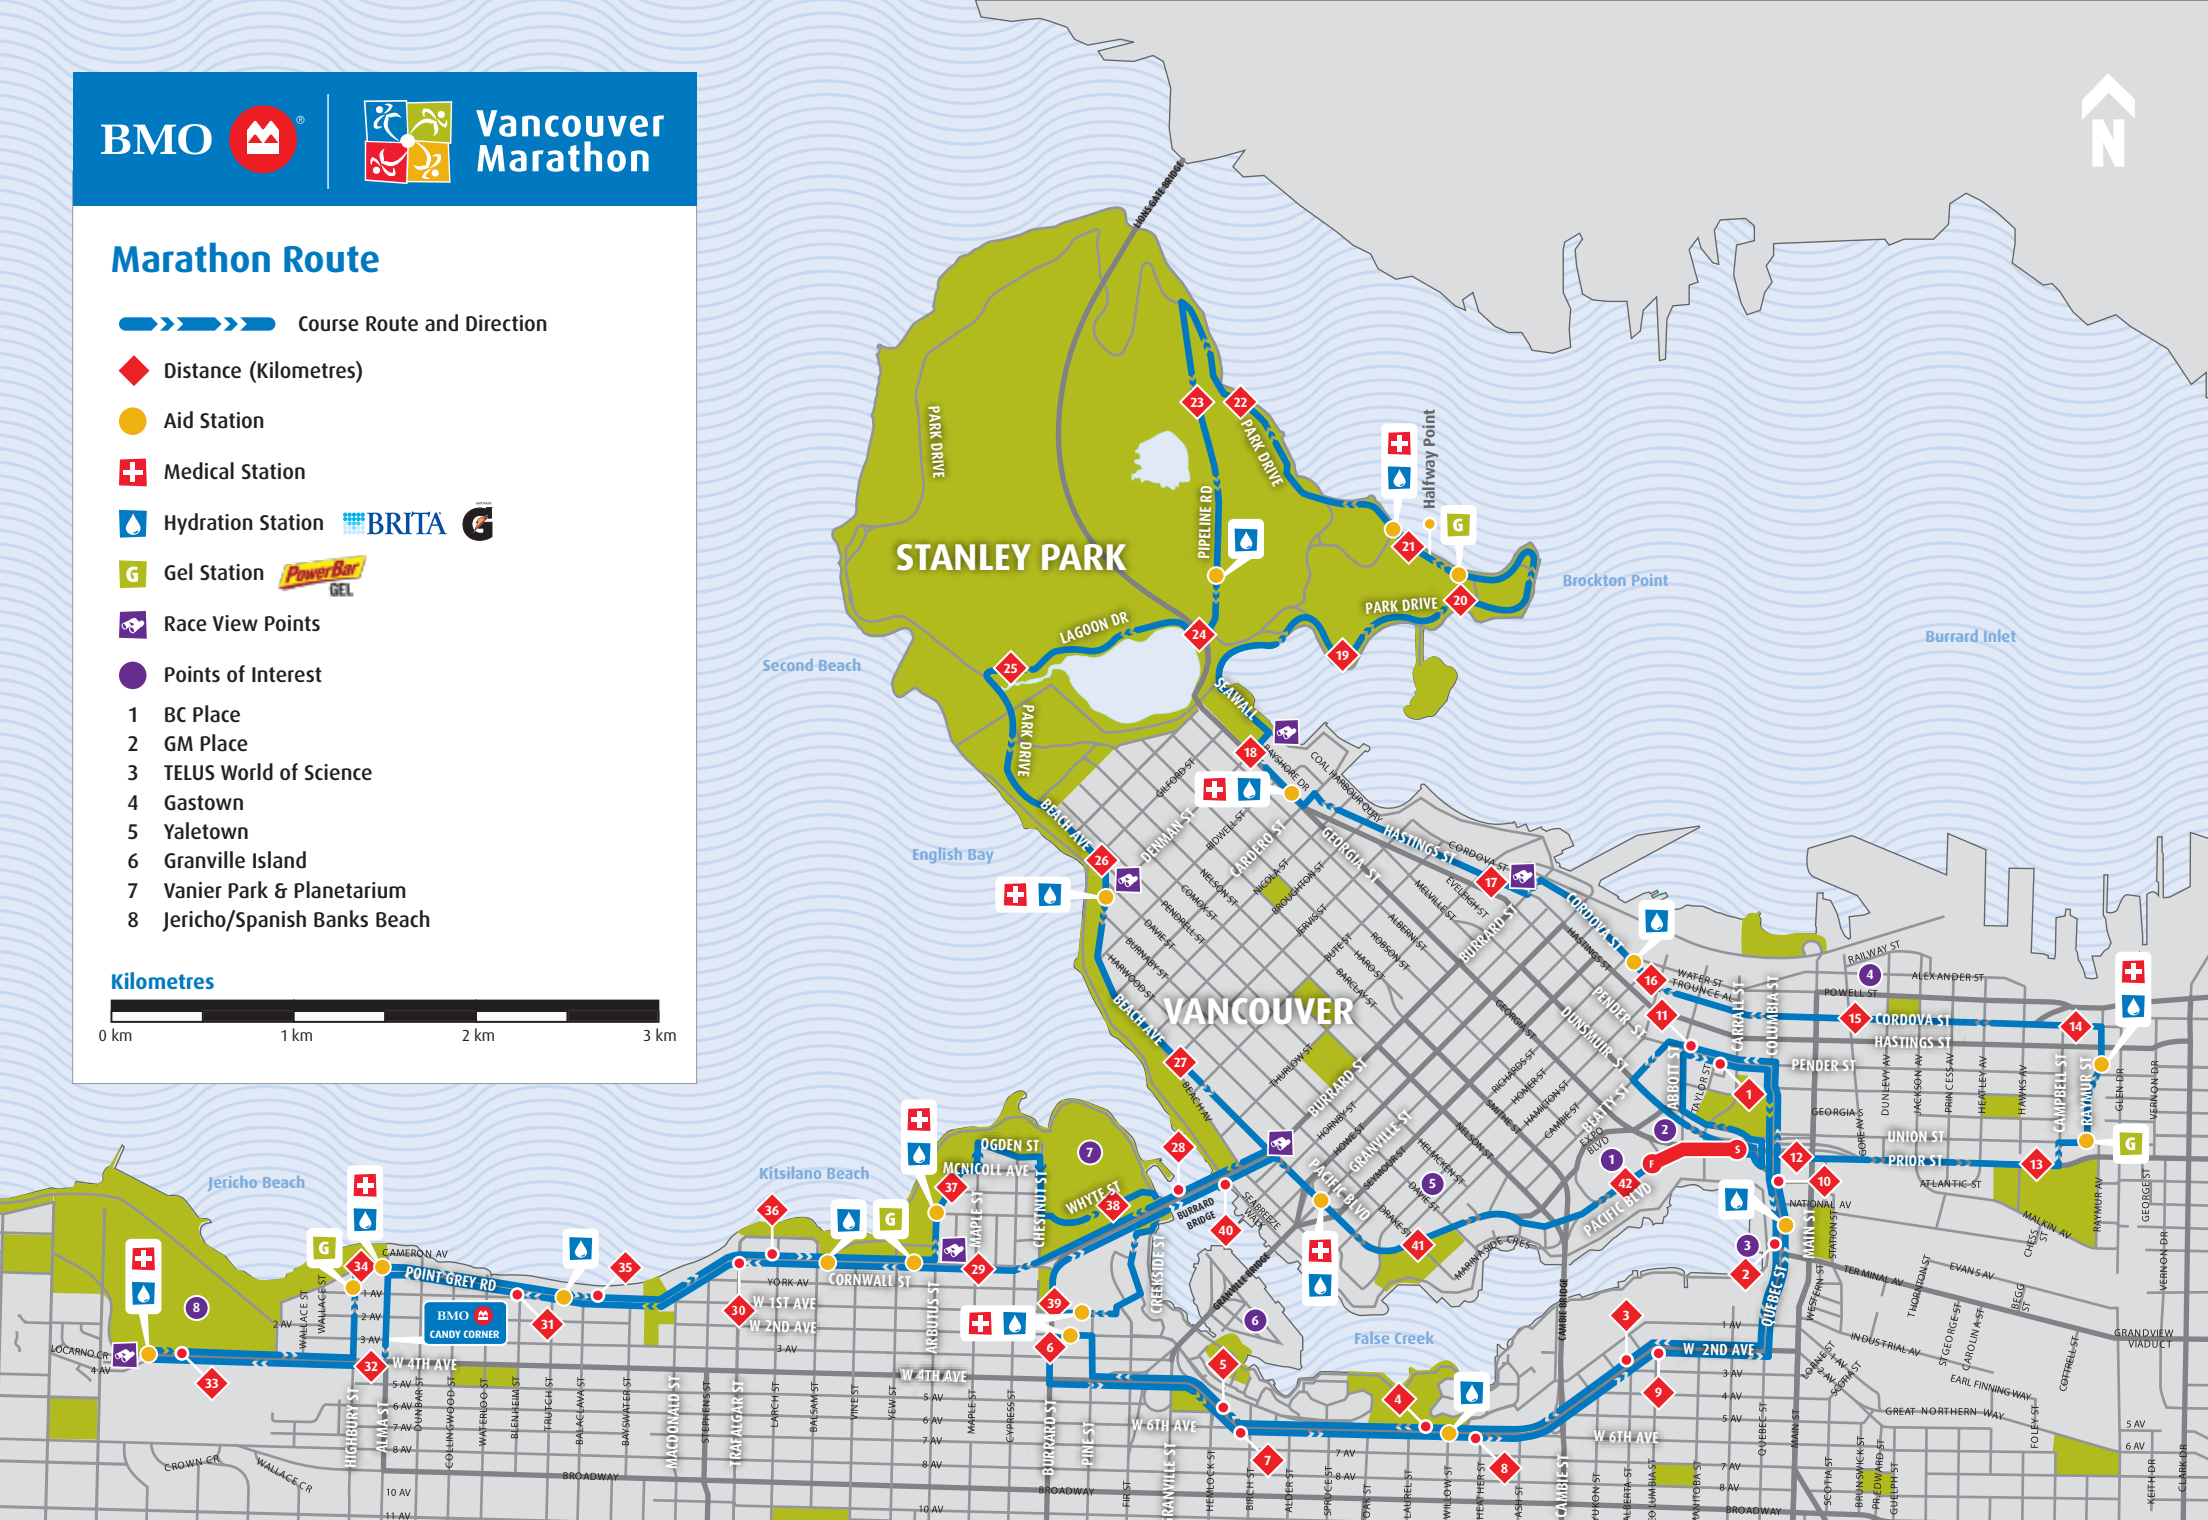

Marathon Route

Course Route and Direction

Distance (Kilometres)

Aid Station

Medical Station

Hydration Station

Gel Station

Race View Points

Points of Interest

- 1 BC Place
- 2 GM Place
- 3 TELUS World of Science
- 4 Gastown
- 5 Yaletown
- 6 Granville Island
- 7 Vanier Park & Planetarium
- 8 Jericho/Spanish Banks Beach

Kilometres

COURSE CERTIFICATION # BC 2007-004-BDC(Athletics Canada), #CAN-2007-002-BDC(IAAF)
 May change pending City of Vancouver road construction, course measurement and certification.